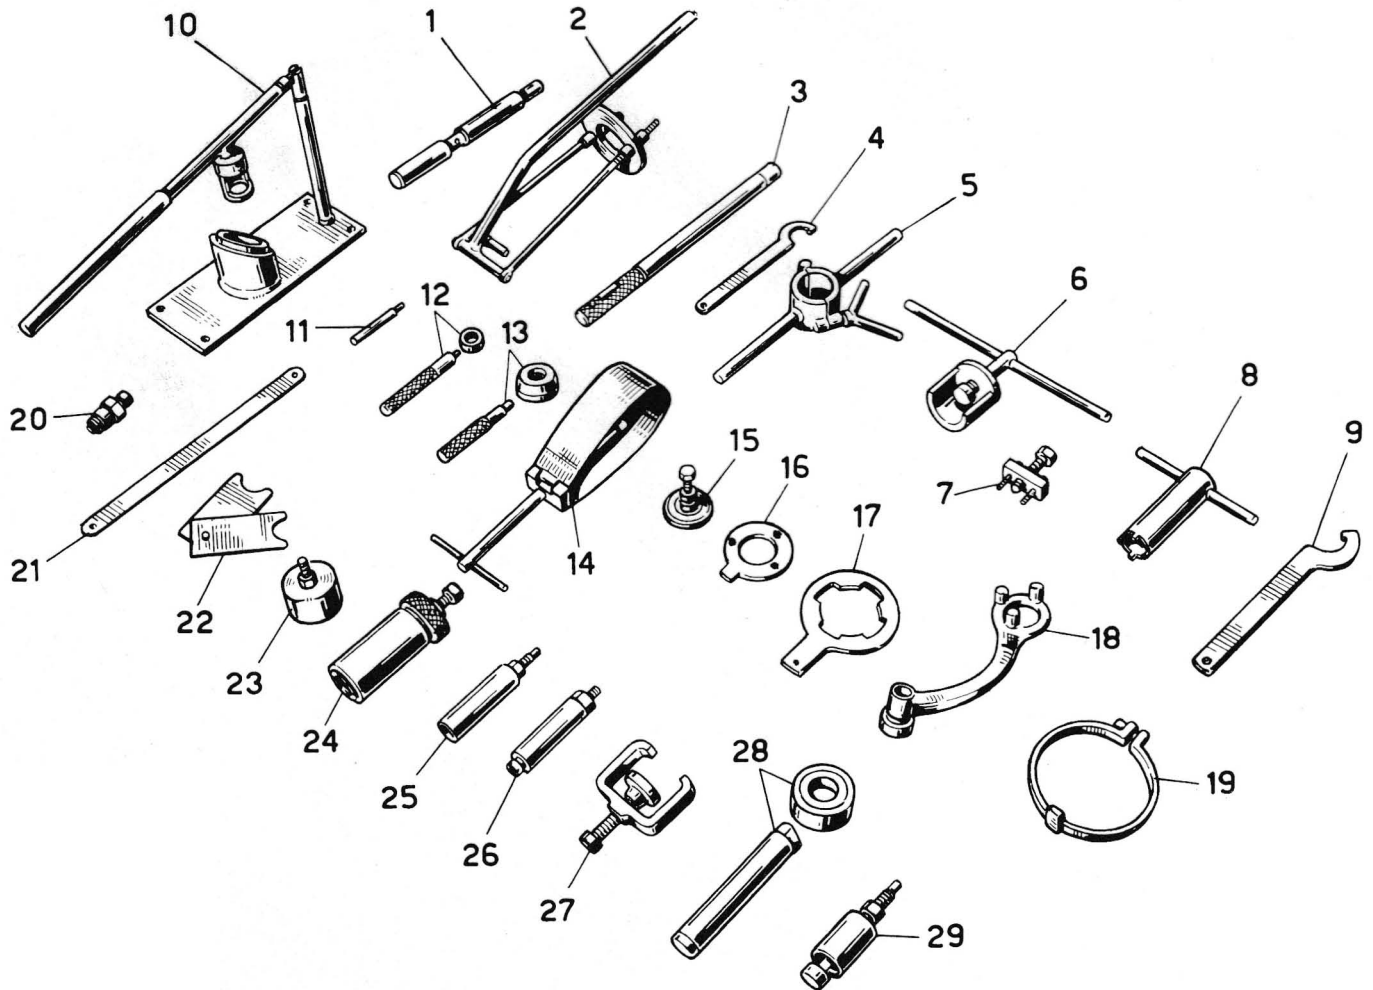

MOTO GUZZI

DEALER'S PARTS KIT # 55 99 99 00

CONTAINS THE FOLLOWING REPLACEMENT PARTS FOR « MOTO GUZZI 125 cc. SPORT »:

PART NUMBER	DESCRIPTION	QUANTITY
98 10 70 35	LEVER FIXING SCREW	2
55 09 13 00	ADJ. SCREW	2
92 70 00 71	LOCK NUT	2
55 03 60 25	INTAKE VALVE	1
55 03 61 25	EXHAUST VALVE	1
55 70 88 00	POINTS (CEV 013356)	1
55 70 86 00	CONDENSOR (CEV 7365)	1
55 33 22 01	REAR CHAIN	1
24 33 31 00	MASTER LINKS	2
92 70 11 53	REAR AXEL NUT	1
55 33 63 01	CHAIN ADJ. BODY	2
55 33 66 01	CHAIN ADJ. REAR PIECE	2
92 70 00 61	CHAIN ADJ. NUT	2
32 47 85 00	TOOL BOX KNOB	2
25 10 54 00	FUEL VALVE	1
98 10 80 91	FUEL TANK BOLT FRONT	1
98 10 80 36	FUEL TANK BOLT REAR	1
55 74 17 85	TAIL LIGHT LENS (APRILIA 035330)	1
93 45 02 12	TAIL LIGHT BULB	6
55 11 75 85	THROTTLE CABLE	2
55 09 30 75	CLUTCH CABLE	2
55 60 35 00	THROTTLE HANDGRIP	2
55 60 30 00	HANDGRIP	2
55 74 48 85	IGNITION KEY (APRILIA 032552)	2
55 74 03 85	HEADLIGHT INSERT (APRILIA 035306)	1
32 03 40 00	ADJUSTING SCREW	2
92 60 24 06	LOCK NUT	2
36 44 32 00	FOOTREST RUBBERS	2
98 39 10 48	BOLT FOOTREST	2
92 70 11 89	TOP FORK NUT	1